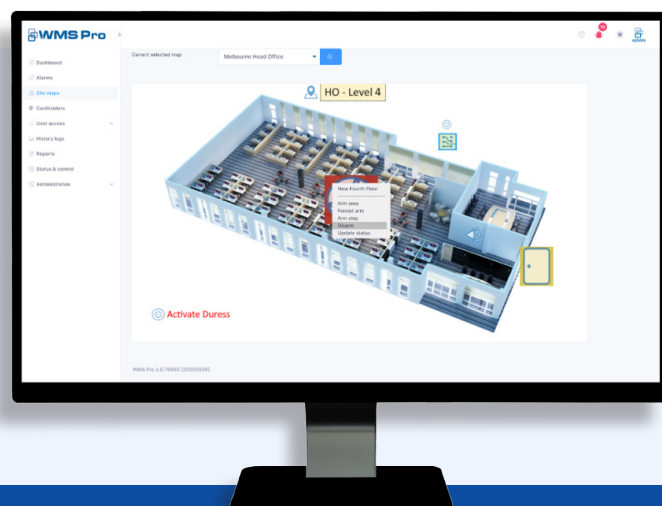

Tecom **WMS Pro** is offered as a locally designed, engineered and supported replacement for TecomC4.

Contact your Aritech distributor or sales representative for more information.