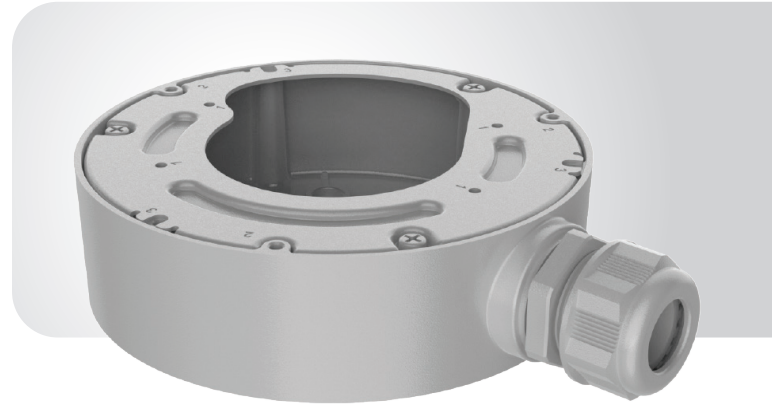

# TVPA-BB-01

TruVision 360° Camera Round Back Box, Conduit Ports, Gang Box Compatible, Metal, Indoor & Outdoor, grey

## OVERVIEW

The back box is suitable for the TruVision™ 360 Degree IP cameras TVPA-S02-xx01-360-G. The cable management function allows for an efficient and aesthetically pleasing installation.

## STANDARD FEATURES

- Round Back Box
- Wall mount, ceiling mount
- For Indoor/Outdoor use
- Compatible with TVPA-S02-xx01-360-G cameras