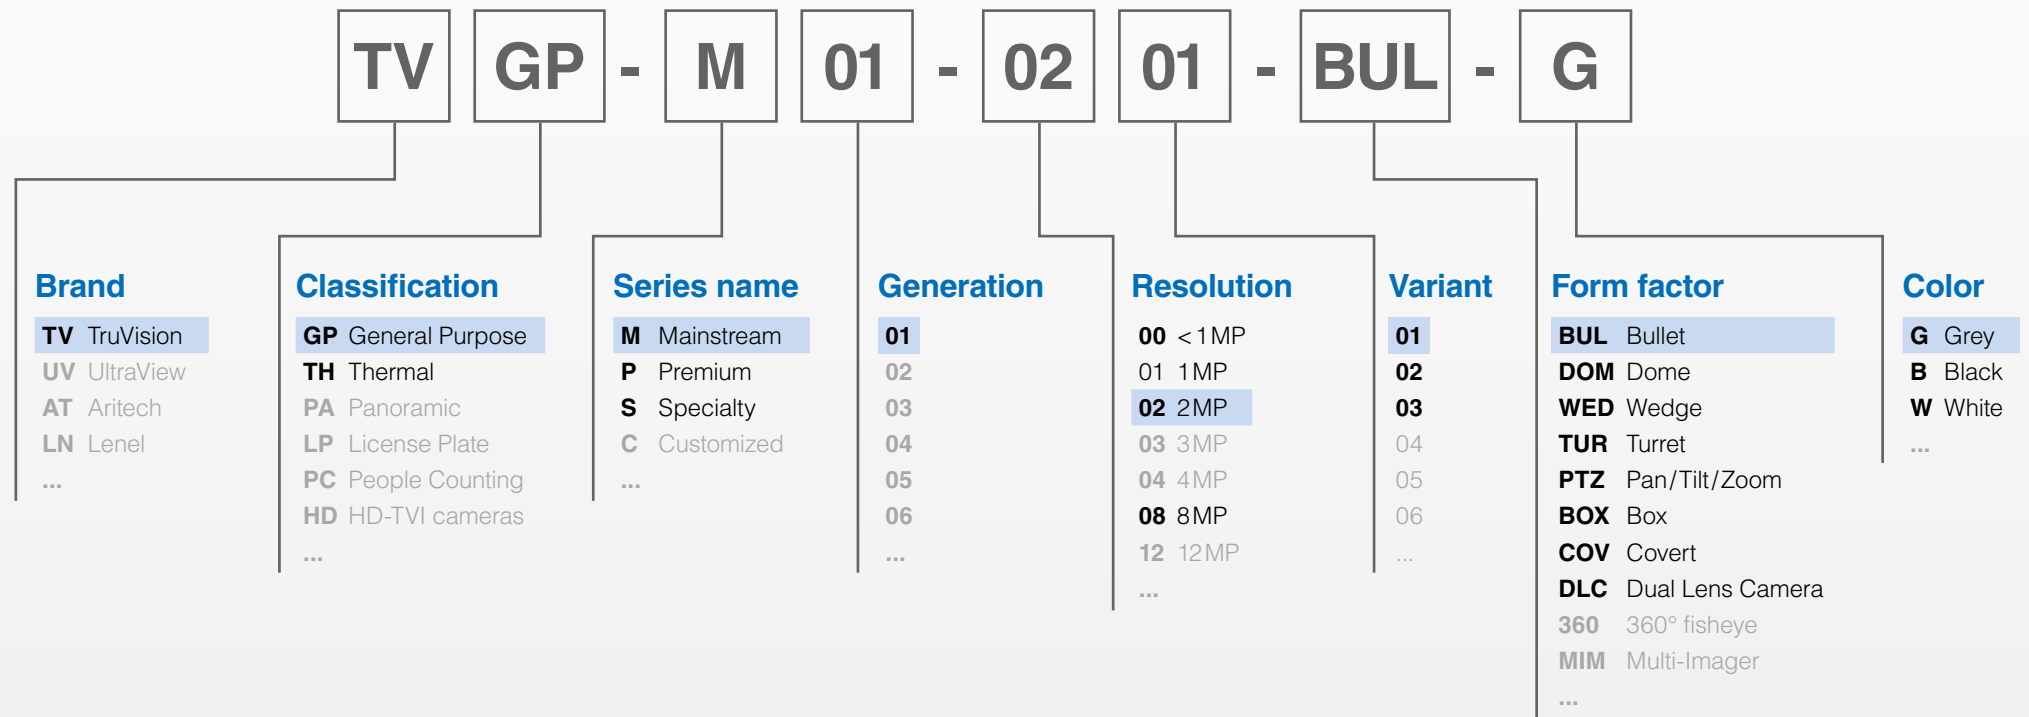

TruVision® cameras: new naming structure

The list of possibilities is not exhaustive and is for illustrative purposes only.

Old naming structure:

S5 series **TVD-5503**
 S6 series **TVT-5609H**
 S7 series **TVB-5714**
 HD-TVI cameras **TVB-6101**

Why a new naming for TruVision cameras?

- **Future proof:** it leaves more room for possible future products (examples are greyed out)
- **Transparent:** this structure enables the identification of the camera while offering a logical sequence of characters
- **Consistent:** the series naming (example: the M series) is also adapted accordingly for a comprehensive transition