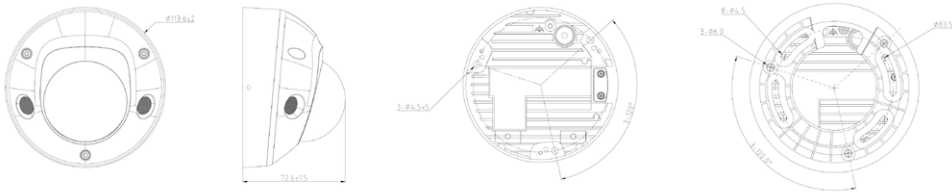

Technical Specifications

Wedge IP Full Colour camera

National Sales Enquiries
10 Ferntree Place
Notting Hill, Victoria 3168
Phone: 1300 361 479
Outside Australia: +61 3 9239 1200
www.fireandsecurityproducts.com.au

Dimensional Diagram

TVFC-M01-0401-WED-G

unit:mm

Ordering Information

TVFC-M01-0401-WED-G

TruVision 4 MP Full colour IP 2.8 mm lens Wedge Camera, 30 m white light, mic, audio I/O

Compatible accessories

TVD-CB2	TruVision Dome 2 inch Cup Base for IP Wedge cameras
TVD-CBW	TruVision Dome Cup Base Wall Mount (also cup base needed)
TVD-SNB	TruVision Dome Swan-Neck Bracket (also cup base needed)
TVD-PPB	TruVision Dome Pendant-Mount Bracket (also cup base needed)
TVW-BB1	TruVision Wedge camera back box

Specifications subject to change without notice.
Carrier Fire & Security Australia Pty Ltd.
© 2023 Carrier. All rights reserved. All trademarks are the property of their respective owners.

TVFC-M01-0401-WED-G_DS_July23